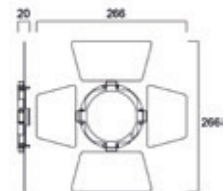

Monopoint Black