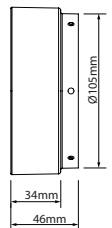

Concord Beacon XXL Accessories

Accessories

Code	Description
Accessories	
2058324	Beacon XL/XXL Elongation Lens
2058325	Beacon XL/XXL Honeycomb Filter
2058326	Beacon XL/XXL Snoot
2058328	Beacon XL/XXL Muse/XXL Barn Door
3020010	Monopoint L3 White
3020080	Monopoint L3 Black

Barn Doors