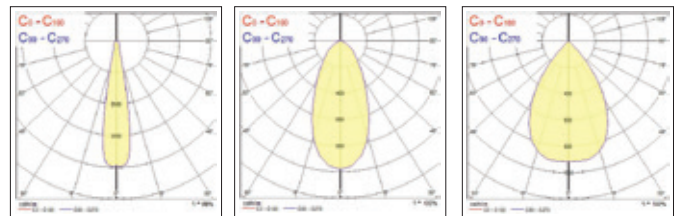

	3000K	4000K
NB	4351lm	5128lm
MB	4269lm	4884lm
WB	5118lm	5762lm
- Warranty: 5 years

Product information

Code	Description	Finish	Fixture Power (W)	Luminous Flux (lm)	Efficacy (lm/W)	Beam Angle (°)	Colour Temp (K)	CRI	Dimmable	Control Technology	Average Rated Life (Hrs)
3000K (85CRI) - High Output											
White											
2059308	BEACON XXL NB HO 3K L3 WHT	White	48	4351	91	21	3000	85	No	-	50,000
2059312	BEACON XXL MB HO 3K L3 WHT	White	48	4269	89	50	3000	85	No	-	50,000
2059316	BEACON XXL WB HO 3K L3 WHT	White	48	5118	107	67	3000	85	No	-	50,000
Black											
2059307	BEACON XXL NB HO 3K L3 BLK	Black	48	4351	91	21	3000	85	No	-	50,000
2059311	BEACON XXL MB HO 3K L3 BLK	Black	48	4269	89	50	3000	85	No	-	50,000
2059315	BEACON XXL WB HO 3K L3 BLK	Black	48	5118	107	67	3000	85	No	-	50,000
4000K (85CRI) - High Output											
White											
2059310	BEACON XXL NB HO 4K L3 WHT	White	48	5128	107	21	4000	85	No	-	50,000
2059314	BEACON XXL MB HO 4K L3 WHT	White	48	4884	102	50	4000	85	No	-	50,000
2059318	BEACON XXL WB HO 4K L3 WHT	White	48	5762	120	67	4000	85	No	-	50,000
Black											
2059309	BEACON XXL NB HO 4K L3 BLK	Black	48	5128	107	21	4000	85	No	-	50,000
2059313	BEACON XXL MB HO 4K L3 BLK	Black	48	4884	102	50	4000	85	No	-	50,000
2059317	BEACON XXL WB HO 4K L3 BLK	Black	48	5762	120	67	4000	85	No	-	50,000

Legend: NB = Narrow Beam; MB = Medium Beam; WB = Wide Beam; HO = High Output; O/B DIM = On-Board DIMming; L3 = Lytespan 3; WHT = White; BLK = Black

Additional Images

Narrow Beam - White

Medium Beam - White

Wide Beam - White

Photometric Data

4000K - Narrow Beam - High Output

4000K - Medium Beam - High Output

4000K - Wide Beam - High Output

Dimensions (mm)

Concord Beacon XXL Accessories

Accessories