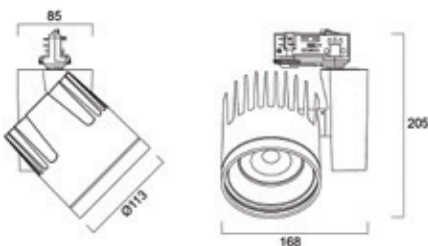

Wide Beam - White

Photometric Data

4000K - Narrow Beam - High Output

4000K - Medium Beam - High Output

4000K - Wide Beam - High Output

Dimensions (mm)

Concord Beacon XXL Accessories

Accessories

Code	Description
Accessories	
2058324	Beacon XL/XXL Elongation Lens
2058325	Beacon XL/XXL Honeycomb Filter
2058326	Beacon XL/XXL Snoot
2058328	Beacon XL/XXL Muse/XXL Barn Door
3020010	Monopoint L3 White
3020080	Monopoint L3 Black