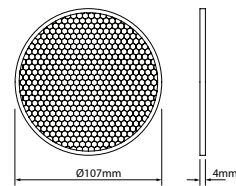

Concord Beacon XXL Accessories

Accessories

Code	Description
Accessories	
2058324	Beacon XL/XXL Elongation Lens
2058325	Beacon XL/XXL Honeycomb Filter
2058326	Beacon XL/XXL Snoot
2058328	Beacon XL/XXL Muse/XXL Barn Door
3020010	Monopoint L3 White
3020080	Monopoint L3 Black

Snoot