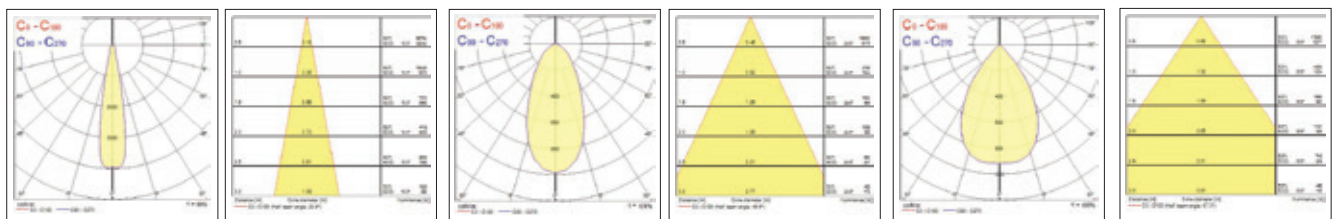

4000K Medium Beam

4000K Wide beam

Legend: NB = Narrow Beam; MB = Medium Beam; WB = Wide Beam; HO = High Output; O/B DIM = On-Board DIMming; L3 = Lytespan 3; WHT = WHITE; BLK = BLACK

Photometric Data

4000K Narrow Beam