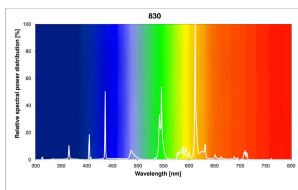

T5 FHE Luxline Plus

28W/T5/830 FHE
0002766

Product features

PRODUCT OVERVIEW

Product name	28W/T5/830 FHE
Technology	Fluorescent
Watt (Rated) (W)	28
Lamp shape	Tube, double-ended
Type	T5 FHE Luxline Plus
Cap/Base	G5
Lamp finish	Frosted/Coated
Fixture rating	Open
General application	Education, Hospitality, Logistics & Industry, Museums & Galleries, Office, Retail, Residential & Consumer
ETIM Class	EC000108
E-number FI	4944223
E-number SE	8356518
E-number Norway	3800904
Luminous flux (lm)	2900
Rated lamp efficacy 100h 50Hz at 35°C (lm/W)	93
Colour temperature (K)	3000
Light colour	Warm White
CRI (Ra)	85
Colour Variation Initial (SDCM)	SDCM5
Photobiological Risk Group	Not applicable
Wattage (W)	28.00
Product Voltage (V)	167
Dimmable	Yes
Average life (Nominal) (h)	24000
Product EAN number	5410288027661

PHOTOMETRY

T5 FHE Luxline Plus
28W/T5/830 FHE
0002766

TECHNICAL DRAWINGS