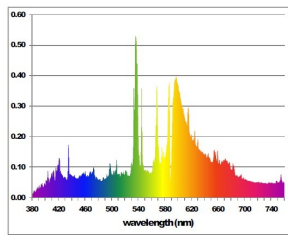

CMI-TD

CMI-TD 150W/WDL UVS

0020377

E-number SE	8359043
E-number Norway	3800952
Luminous flux (lm)	13700
Colour temperature (K)	3000
Light colour	Warm White
CRI (Ra)	86
Wattage (W)	150.00
Product Voltage (V)	80
Dimmable	Yes
Average life (Nominal) (h)	15000
Product EAN number	5410288203775

PHOTOMETRY

COLOUR RENDERING

LAMP SPECTRUM

TECHNICAL DRAWINGS

LUMEN MAINTENANCE

SURVIVAL RATE