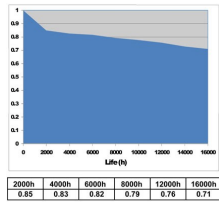

CMI-TD

CMI-TD 150W/WDL UVS

0020377

E-number SE	8359043
E-number Norway	3800952
Luminous flux (lm)	13700
Colour temperature (K)	3000
Light colour	Warm White
CRI (Ra)	86
Wattage (W)	150.00
Product Voltage (V)	80
Dimmable	Yes
Average life (Nominal) (h)	15000
Product EAN number	5410288203775

PHOTOMETRY

COLOUR RENDERING

LAMP SPECTRUM

TECHNICAL DRAWINGS

LUMEN MAINTENANCE

SURVIVAL RATE