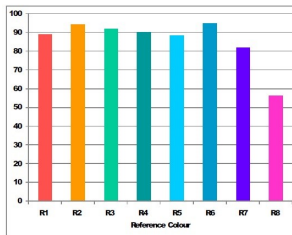

CMI-TD

CMI-TD 150W/WDL UVS

0020377

E-number SE	8359043
E-number Norway	3800952
Luminous flux (lm)	13700
Colour temperature (K)	3000
Light colour	Warm White
CRI (Ra)	86
Wattage (W)	150.00
Product Voltage (V)	80
Dimmable	Yes
Average life (Nominal) (h)	15000
Product EAN number	5410288203775

PHOTOMETRY

COLOUR RENDERING

LAMP SPECTRUM

TECHNICAL DRAWINGS

LUMEN MAINTENANCE

SURVIVAL RATE