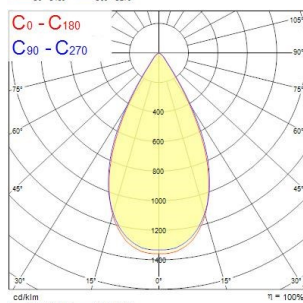

Start Highbay DALI START Highbay IP65 DALI 13000lm 840 MB 0039362

TECHNICAL DRAWINGS