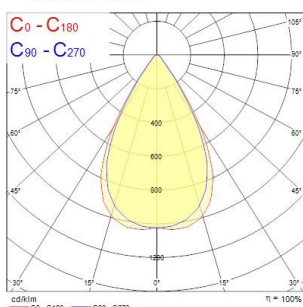

Start Highbay DALI START Highbay IP65 DALI 13000lm 840 MB 0039362

TECHNICAL DRAWINGS