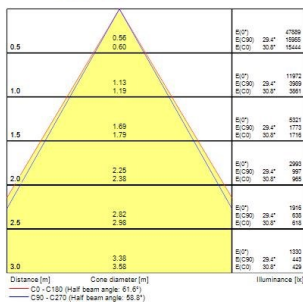

Start Highbay DALI START Highbay IP65 DALI 13000lm 840 MB 0039362

TECHNICAL DRAWINGS