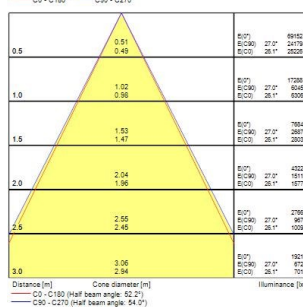

Start Highbay DALI START Highbay IP65 DALI 13000lm 840 MB 0039362

TECHNICAL DRAWINGS