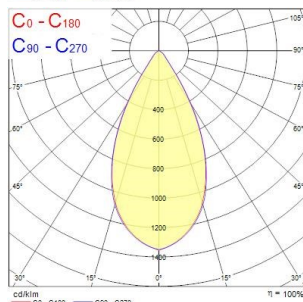

Start Highbay DALI START Highbay IP65 DALI 13000lm 840 MB 0039362

TECHNICAL DRAWINGS