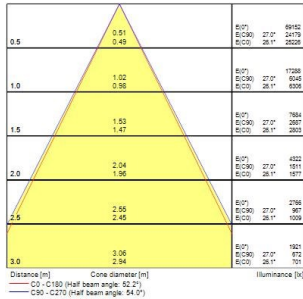

Start Highbay DALI START Highbay IP65 DALI 13000lm 840 MB 0039362

TECHNICAL DRAWINGS