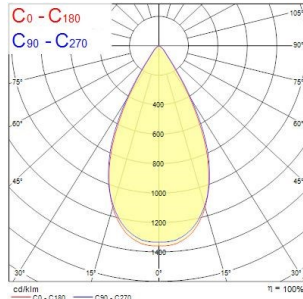

Start Highbay DALI START Highbay IP65 DALI 13000lm 840 MB 0039362

TECHNICAL DRAWINGS