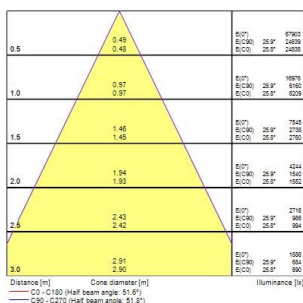

Start Highbay DALI START Highbay IP65 DALI 13000lm 840 MB 0039362

TECHNICAL DRAWINGS