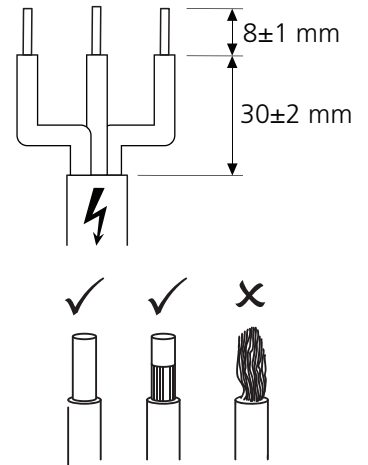

1-10V

DALI

26000 LM 

Suspended mounting (a)

1a  230-240V + 1-10V

1a  230-240V + DALI

i 

2a