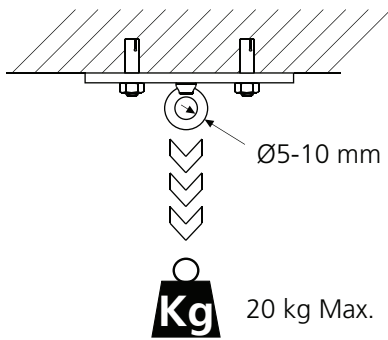

1-10V

DALI

26000 LM 

Suspended mounting (a)

1a  230-240V + 1-10V

1a  230-240V + DALI

i 

2a