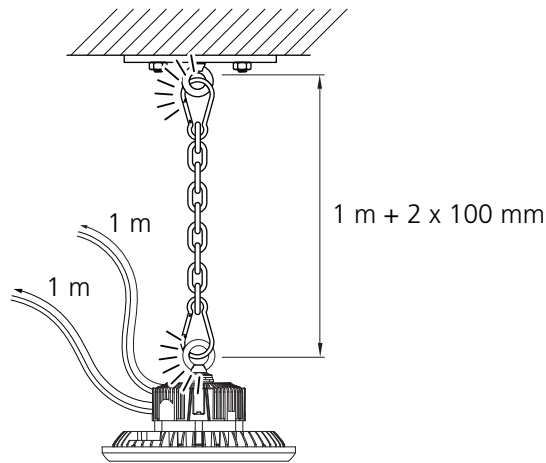

1-10V

DALI

26000 LM 

Suspended mounting (a)

1a  230-240V + 1-10V

1a  230-240V + DALI

i 

2a