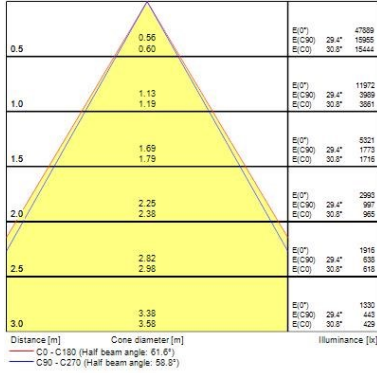

Start Highbay DALI START Highbay IP65 DALI 13000lm 840 MB 0039362

TECHNICAL DRAWINGS