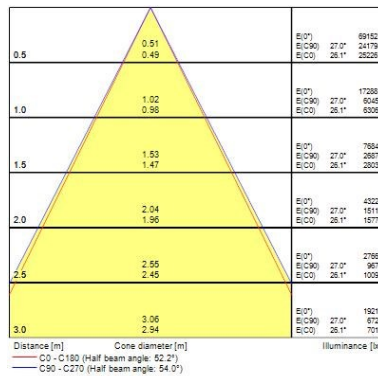

Start Highbay DALI START Highbay IP65 DALI 13000lm 840 MB 0039362

TECHNICAL DRAWINGS