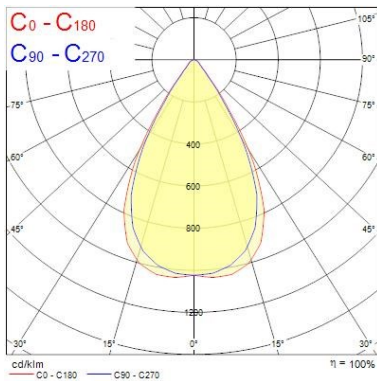

Start Highbay DALI START Highbay IP65 DALI 13000lm 840 MB 0039362

TECHNICAL DRAWINGS