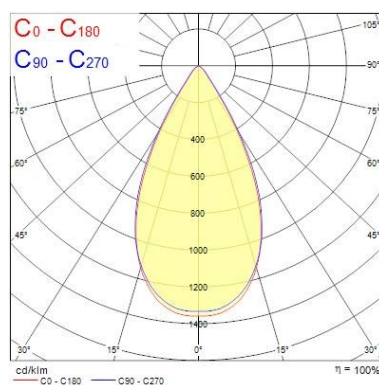

Start Highbay DALI

START Highbay IP65 DALI 13000lm 840 MB

0039362

Physical data

Housing colour	Black
IP rating	IP65
IK rating	IK08
Diffuser finish	Transparent
Diffuser material	PC Polycarbonate
Nominal Product Length (mm)	270
Nominal Product Width (mm)	270
Nominal Product Height (mm)	175
Nominal Product Diameter (mm)	270
Weight (kg)	3.0

Packaging

Single packaging type	Carton
Product EAN number	5410288393629
Packaging single length / height (cm)	33.0
Packaging single width (cm)	33.0
Packaging single depth (cm)	16.7
DUN14 (outer)	05410288393629
Units per outer package	1
Packaging outer length / height (cm)	33.0
Packaging outer width (cm)	33.0
Packaging outer depth (cm)	16.7

Safety data

Optimal operating condition (°C)	-30-50

PHOTOMETRY