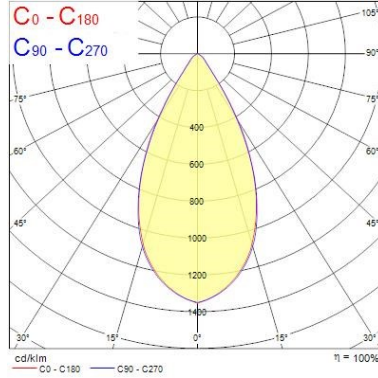

Start Highbay DALI START Highbay IP65 DALI 13000lm 840 MB 0039362

TECHNICAL DRAWINGS