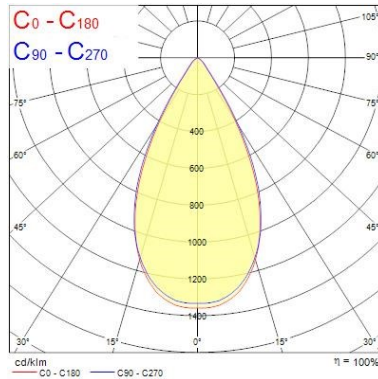

Start Highbay DALI START Highbay IP65 DALI 13000lm 840 MB 0039362

TECHNICAL DRAWINGS