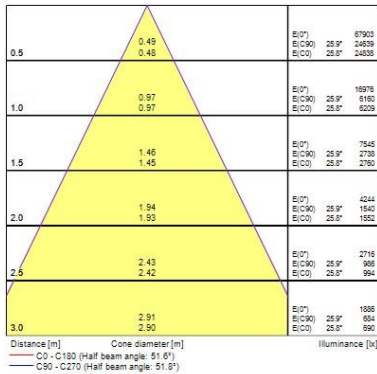

Start Highbay DALI START Highbay IP65 DALI 13000lm 840 MB 0039362

TECHNICAL DRAWINGS