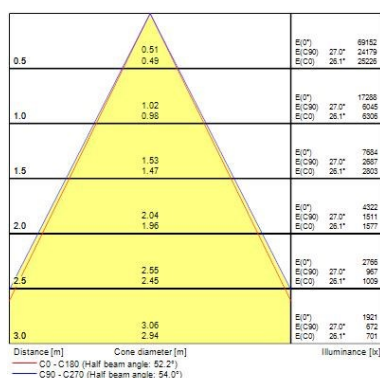

Start Highbay DALI

START Highbay IP65 DALI 13000lm 840 MB

0039362

Physical data

Housing colour	Black
IP rating	IP65
IK rating	IK08
Diffuser finish	Transparent
Diffuser material	PC Polycarbonate
Nominal Product Length (mm)	270
Nominal Product Width (mm)	270
Nominal Product Height (mm)	175
Nominal Product Diameter (mm)	270
Weight (kg)	3.0

Packaging

Single packaging type	Carton
Product EAN number	5410288393629
Packaging single length / height (cm)	33.0
Packaging single width (cm)	33.0
Packaging single depth (cm)	16.7
DUN14 (outer)	05410288393629
Units per outer package	1
Packaging outer length / height (cm)	33.0
Packaging outer width (cm)	33.0
Packaging outer depth (cm)	16.7

Safety data

Optimal operating condition (°C)	-30-50

PHOTOMETRY