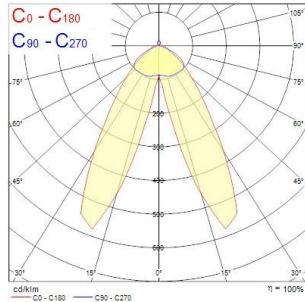

Syl-Line electrical unit SYL-LINE GT3R 4K DALI DASY WH EM 0042136

TECHNICAL DRAWINGS