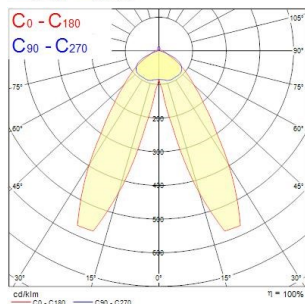

Syl-Line electrical unit SYL-LINE GT3R 4K DALI DASY WH EM 0042136

TECHNICAL DRAWINGS