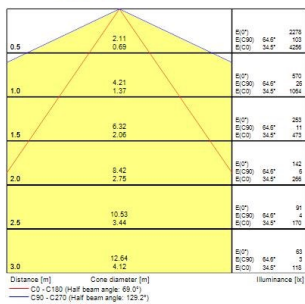

Syl-Line electrical unit SYL-LINE GT3R 4K DALI DASY WH EM 0042136

TECHNICAL DRAWINGS