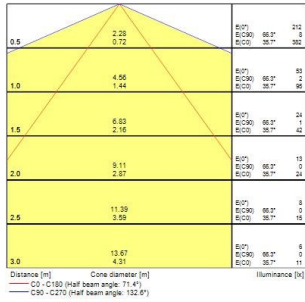

Syl-Line electrical unit SYL-LINE GT3R 4K DALI DASY WH EM 0042136

TECHNICAL DRAWINGS