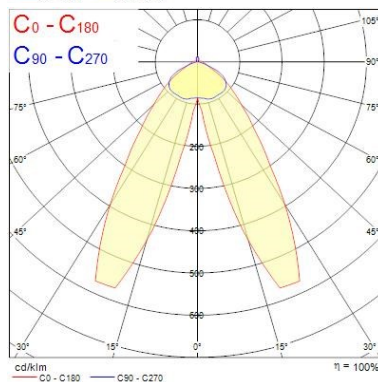

Syl-Line electrical unit SYL-LINE GT3R 4K DALI DASY WH EM 0042136

Nominal Product Width (mm)	70
Nominal Product Height (mm)	82
Weight (kg)	2.54

Packaging

Single packaging type	Carton
Product EAN number	5410288421360
Packaging single length / height (cm)	171.0
Packaging single width (cm)	8.0
Packaging single depth (cm)	4.0
DUN14 (outer)	15410288421367
Units per outer package	1
Packaging outer length / height (cm)	171.0
Packaging outer width (cm)	8.0
Packaging outer depth (cm)	4.0

PHOTOMETRY

TECHNICAL DRAWINGS