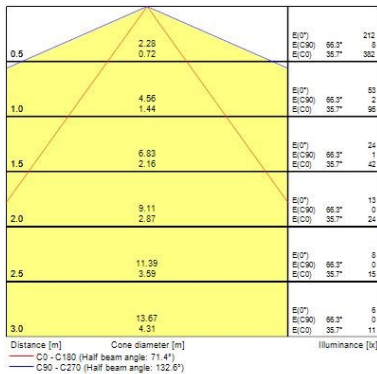

Syl-Line electrical unit SYL-LINE GT3R 4K DALI DASY WH EM 0042136

Nominal Product Width (mm)	70
Nominal Product Height (mm)	82
Weight (kg)	2.54

Packaging

Single packaging type	Carton
Product EAN number	5410288421360
Packaging single length / height (cm)	171.0
Packaging single width (cm)	8.0
Packaging single depth (cm)	4.0
DUN14 (outer)	15410288421367
Units per outer package	1
Packaging outer length / height (cm)	171.0
Packaging outer width (cm)	8.0
Packaging outer depth (cm)	4.0

PHOTOMETRY

TECHNICAL DRAWINGS