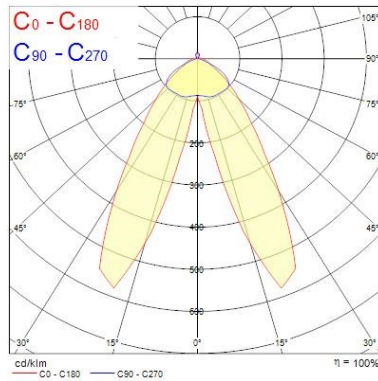

Syl-Line electrical unit SYL-LINE GT3R 4K DALI DASY WH EM 0042136

Nominal Product Width (mm)	70
Nominal Product Height (mm)	82
Weight (kg)	2.54

Packaging

Single packaging type	Carton
Product EAN number	5410288421360
Packaging single length / height (cm)	171.0
Packaging single width (cm)	8.0
Packaging single depth (cm)	4.0
DUN14 (outer)	15410288421367
Units per outer package	1
Packaging outer length / height (cm)	171.0
Packaging outer width (cm)	8.0
Packaging outer depth (cm)	4.0

PHOTOMETRY

TECHNICAL DRAWINGS