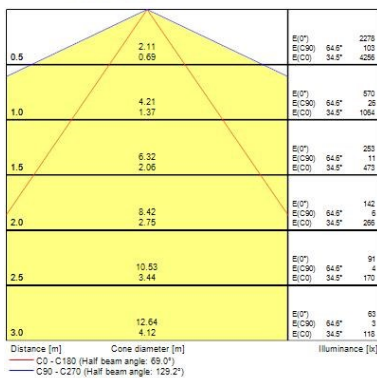

Syl-Line electrical unit SYL-LINE GT3R 4K DALI DASY WH EM 0042136

Nominal Product Width (mm)	70
Nominal Product Height (mm)	82
Weight (kg)	2.54

Packaging

Single packaging type	Carton
Product EAN number	5410288421360
Packaging single length / height (cm)	171.0
Packaging single width (cm)	8.0
Packaging single depth (cm)	4.0
DUN14 (outer)	15410288421367
Units per outer package	1
Packaging outer length / height (cm)	171.0
Packaging outer width (cm)	8.0
Packaging outer depth (cm)	4.0

PHOTOMETRY

TECHNICAL DRAWINGS