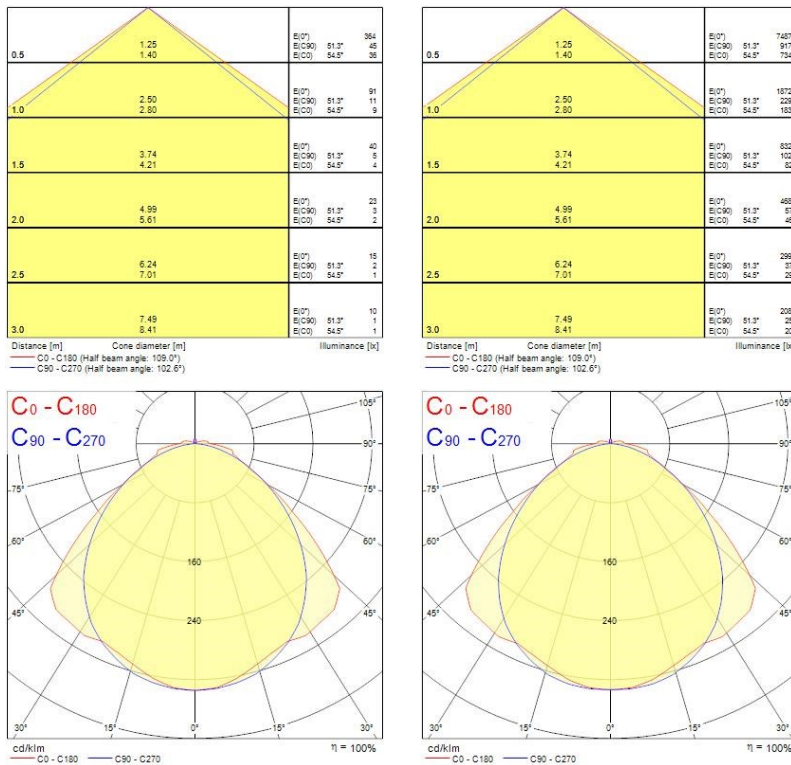

Hydroproof LED G3 DALI

HYDROPROOF LED G3 1200mm Twin 4K DALI E3 MW

0048790

Packaging single width (cm)	11.6
Packaging single depth (cm)	8.4
DUN14 (outer)	05410288487908
Units per outer package	1
Packaging outer length / height (cm)	137.2
Packaging outer width (cm)	11.6
Packaging outer depth (cm)	8.4

Safety data

Optimal operating condition (°C)	0-30
Dry applications use only	No

PHOTOMETRY

TECHNICAL DRAWINGS