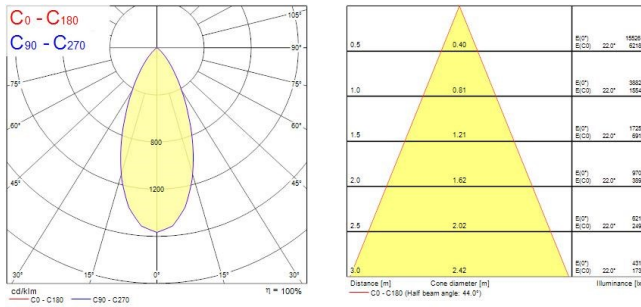

Beacon LED XL Accent

BEACON XL ACCENT 97CRI 4K WIDE BEAM L3 ON-BOARD DIM BLACK
2059578

PHOTOMETRY

TECHNICAL DRAWINGS