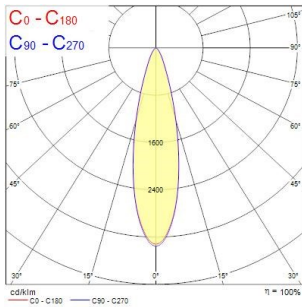

Pixo Small

Pixo Small 1490lm 930 NB MB WB BLK
0005441

TECHNICAL DRAWINGS