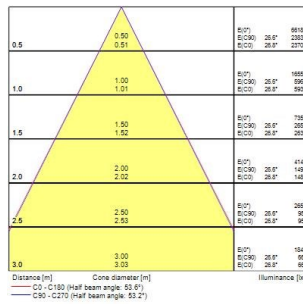

Pixo Small

Pixo Small 1490lm 930 NB MB WB BLK
0005441

TECHNICAL DRAWINGS