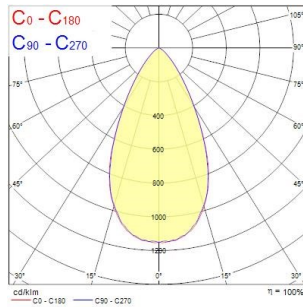

Pixo Small

Pixo Small 1490lm 930 NB MB WB BLK
0005441

TECHNICAL DRAWINGS