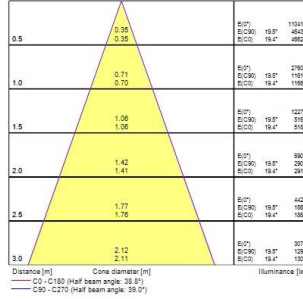

Pixo Small

Pixo Small 1490lm 930 NB MB WB BLK
0005441

TECHNICAL DRAWINGS