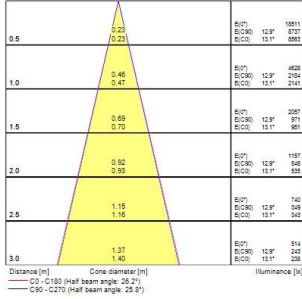

Pixo Small

Pixo Small 1490lm 930 NB MB WB BLK
0005441

TECHNICAL DRAWINGS