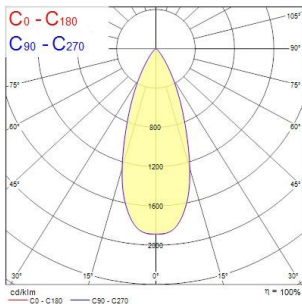

Pixo Small

Pixo Small 1490lm 930 NB MB WB BLK
0005441

TECHNICAL DRAWINGS