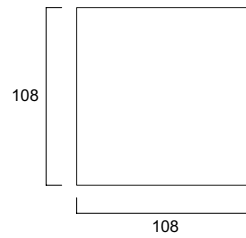

Start eco Surface Wall Adjustable