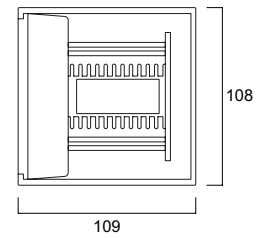

START eco Bollard Rectangular M IP65