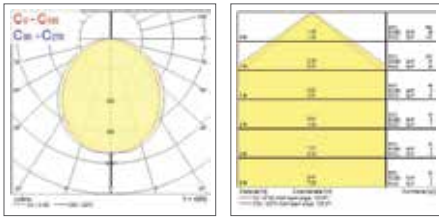

Legend: 830 = 80 CRI & 3,000K CCT; BLK = Black; WHT = White; M = Medium; L = Large.

Additional Images

START eco Surface Wall Round & MW

START eco Surface Wall Square & MW

START eco Surface Wall Adjustable Up and Down

START eco Surface Wall Adjustable Up and Down

START eco Bollard Rectangular L-Shape

START eco Surface Wall L-Shape

START eco Bollard L-Shape

START eco Outdoor

Photometric Data

START eco Bollard L-Shape L IP65