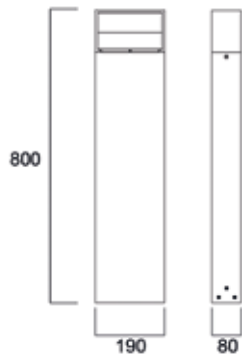

START eco Bollard Rectangular L IP65

sylvania-lighting.com

A Feilo Sylvania Company

Although every effort has been made to ensure accuracy in the compilation of the technical detail within this publication, specifications and performance data are constantly changing. Current details should therefore be checked with Feilo Sylvania International Group Kft. Copyright Feilo Sylvania International Group Kft. March 2021

T: ..... F: .....
Email: .....