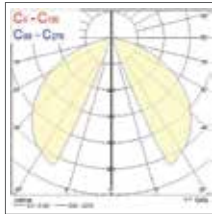

START eco Bollard Rectangular L IP65