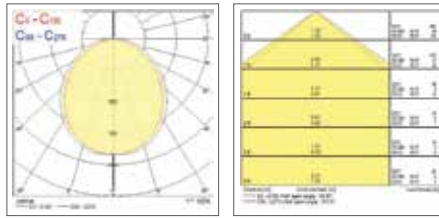

START eco Bollard L-Shape M IP65