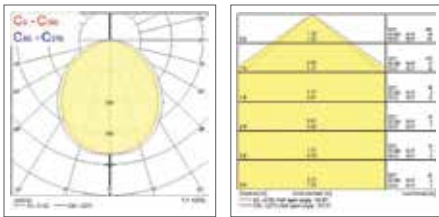

START eco Surface Wall L-Shape IP65