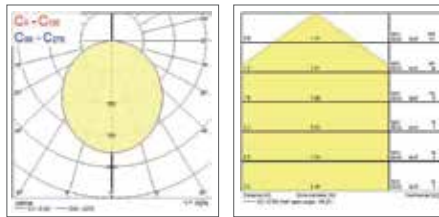

START eco Surface Wall Round IP54 & MW