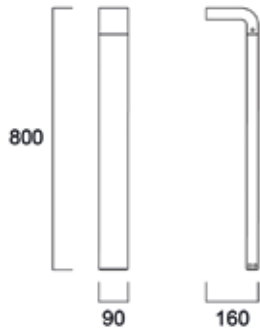

START eco Bollard Rectangular M IP65

START eco Outdoor

Dimensions (mm)

START eco Surface Wall Round
IP54 & MW

START eco Surface Wall Square
IP54 & MW

START eco Surface Wall L-Shape IP65

START eco Bollard L-Shape M IP65