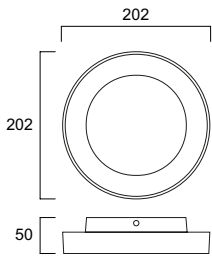

Legend: 830 = 80 CRI & 3,000K CCT; BLK = Black; WHT = White; M = Medium; L = Large.

Additional Images

START eco Surface Wall Round & MW

START eco Surface Wall Square & MW

START eco Surface Wall Adjustable Up and Down

START eco Surface Wall Adjustable Up and Down

START eco Bollard Rectangular L-Shape

START eco Surface Wall L-Shape

START eco Bollard L-Shape

START eco Outdoor

Photometric Data

START eco Bollard L-Shape L IP65

START eco Bollard L-Shape M IP65

START eco Surface Wall L-Shape IP65

START eco Surface Wall Round IP54 & MW

START eco Surface Wall Square IP54 & MW

START eco Surface Wall Adjustable Up & Down IP54

START eco Bollard Rectangular L IP65

START eco Bollard Rectangular M IP65

START eco Outdoor

Dimensions (mm)

START eco Surface Wall Round
IP54 & MW

START eco Surface Wall Square
IP54 & MW

START eco Surface Wall L-Shape IP65

START eco Bollard L-Shape M IP65