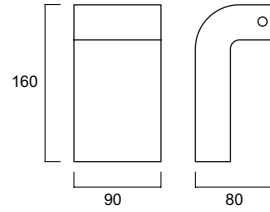

Legend: 830 = 80 CRI & 3,000K CCT; BLK = Black; WHT = White; M = Medium; L = Large.

Additional Images

START eco Surface Wall Round & MW

START eco Surface Wall Square & MW

START eco Surface Wall Adjustable Up and Down

START eco Bollard Rectangular M IP65

START eco Outdoor

Dimensions (mm)

START eco Surface Wall Round
IP54 & MW

START eco Surface Wall Square
IP54 & MW

START eco Surface Wall L-Shape IP65

START eco Bollard L-Shape M IP65