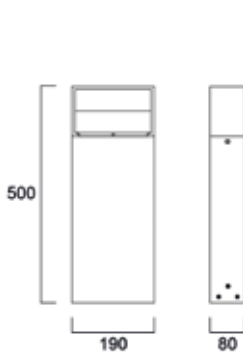

START eco Bollard Rectangular M IP65