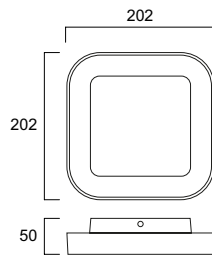

START eco Bollard L-Shape M IP65

START eco Surface Wall L-Shape IP65

START eco Surface Wall Round IP54 & MW

START eco Surface Wall Square IP54 & MW

START eco Surface Wall Adjustable Up & Down IP54

START eco Bollard Rectangular L IP65

START eco Bollard Rectangular M IP65

START eco Outdoor

Dimensions (mm)

START eco Surface Wall Round
IP54 & MW

START eco Surface Wall Square
IP54 & MW

START eco Surface Wall L-Shape IP65

START eco Bollard L-Shape M IP65