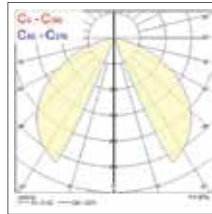

START eco Bollard Rectangular M IP65