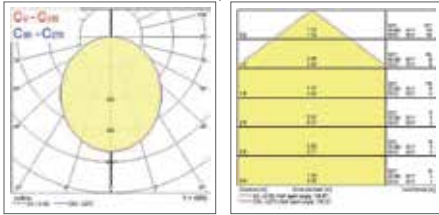

START eco Bollard L-Shape M IP65

START eco Surface Wall L-Shape IP65

START eco Surface Wall Round IP54 & MW

START eco Surface Wall Square IP54 & MW

START eco Surface Wall Adjustable Up & Down IP54

START eco Bollard Rectangular L IP65