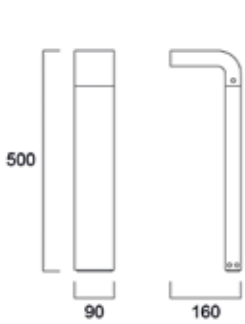

Legend: 830 = 80 CRI & 3,000K CCT; BLK = Black; WHT = White; M = Medium; L = Large.

Additional Images

START eco Surface Wall Round & MW

START eco Surface Wall Square & MW

START eco Surface Wall Adjustable Up and Down

START eco Bollard Rectangular M IP65

START eco Outdoor

Dimensions (mm)

START eco Surface Wall Round
IP54 & MW

START eco Surface Wall Square
IP54 & MW

START eco Surface Wall L-Shape IP65

START eco Bollard L-Shape M IP65