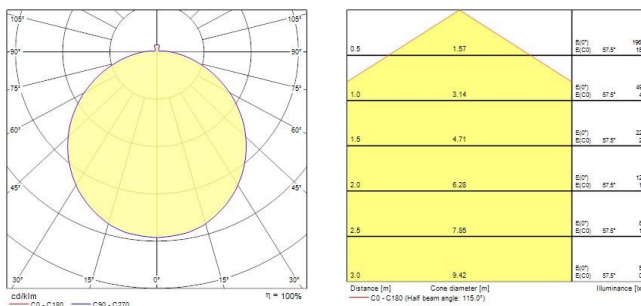

Brio IP65 LED

BRIO IP55 LED 3k Emergency Black
4054945

PRODUCT OVERVIEW

Product name	BRIO IP55 LED 3k Emergency Black
Technology	LED
Housing	Aluminium
Mount	Wall surface mounted
Environment	Exterior|Interior
General application	Education, Logistics & Industry, Museums & Galleries, Office
ETIM Class	EC002892
Colour temperature (K)	3000
Control gear mounting	Integral
Housing colour	Black
IP rating	IP55
IK rating	IK10
Product EAN number	5026524549455

PHOTOMETRY

TECHNICAL DRAWINGS