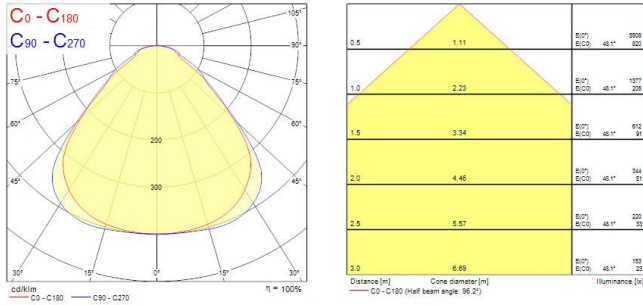

START Panel Flat UGR19 600x600

START Panel Flat UGR19 600x600 840 SSH
0047040

PHOTOMETRY

TECHNICAL DRAWINGS