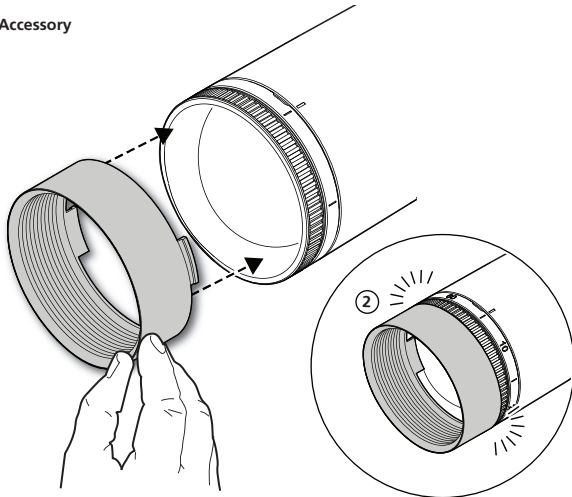

230-240V~ 50/60Hz

**?** Snoot - Accessory

2059758

**?** Barn Door - Accessory

2052940

**?** Elongation/Softener Lens - Accessory

2059759  
 2059760

**?** Honeycomb - Accessory