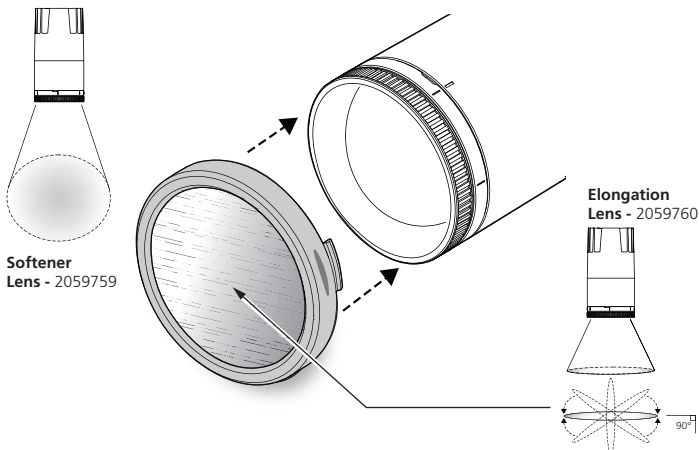

230-240V~ 50/60Hz

**?** Snoot - Accessory

2059758

**?** Barn Door - Accessory

2052940

**?** Elongation/Softener Lens - Accessory

2059759  
 2059760

**?** Honeycomb - Accessory