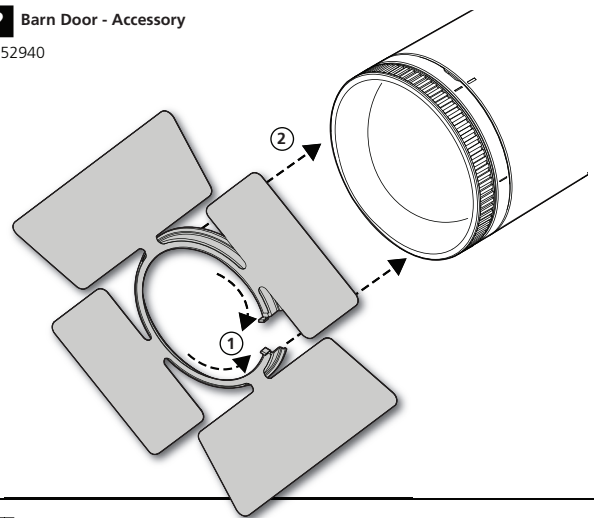

230-240V~ 50/60Hz

**?** Snoot - Accessory

2059758

**?** Barn Door - Accessory

2052940

**?** Elongation/Softener Lens - Accessory

2059759  
 2059760

**?** Honeycomb - Accessory