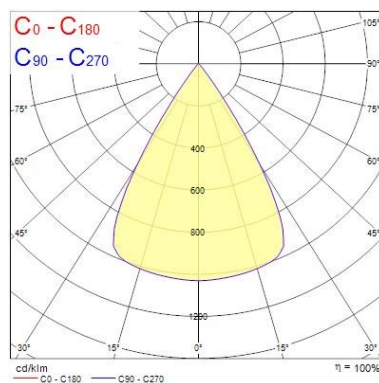

BRA Muse - Non Dimmable 3000K

BRA MUSE 26W
2052899

Physical data

Housing colour	White
IP rating	IP20
Diffuser finish	Transparent
Nominal Product Length (mm)	160
Nominal Product Width (mm)	160
Weight (kg)	1.2
Recessed Depth (mm)	165

Packaging

Single packaging type	Carton
Product EAN number	5025768528998
Packaging single length / height (cm)	25.0
Packaging single width (cm)	20.0
Packaging single depth (cm)	25.0
Units per outer package	1
Packaging outer length / height (cm)	25.0
Packaging outer width (cm)	20.0
Packaging outer depth (cm)	25.0

PHOTOMETRY