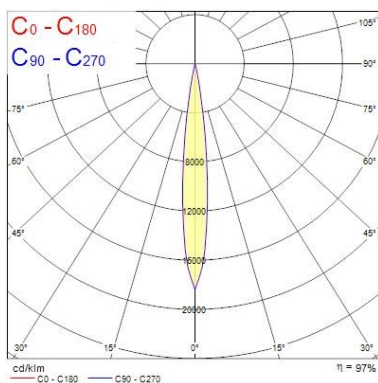

BRA Muse - Non Dimmable 3000K

BRA MUSE 26W
2052899

Physical data

Housing colour	White
IP rating	IP20
Diffuser finish	Transparent
Nominal Product Length (mm)	160
Nominal Product Width (mm)	160
Weight (kg)	1.2
Recessed Depth (mm)	165

Packaging

Single packaging type	Carton
Product EAN number	5025768528998
Packaging single length / height (cm)	25.0
Packaging single width (cm)	20.0
Packaging single depth (cm)	25.0
Units per outer package	1
Packaging outer length / height (cm)	25.0
Packaging outer width (cm)	20.0
Packaging outer depth (cm)	25.0

PHOTOMETRY