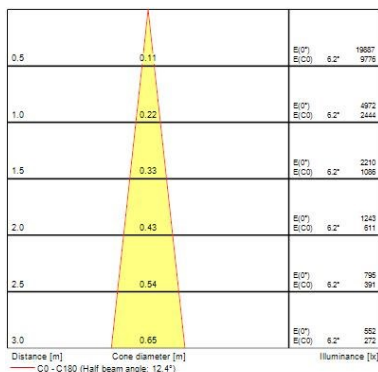

BRA Muse - Non Dimmable 3000K

BRA MUSE 26W
2052899

Physical data

Housing colour	White
IP rating	IP20
Diffuser finish	Transparent
Nominal Product Length (mm)	160
Nominal Product Width (mm)	160
Weight (kg)	1.2
Recessed Depth (mm)	165

Packaging

Single packaging type	Carton
Product EAN number	5025768528998
Packaging single length / height (cm)	25.0
Packaging single width (cm)	20.0
Packaging single depth (cm)	25.0
Units per outer package	1
Packaging outer length / height (cm)	25.0
Packaging outer width (cm)	20.0
Packaging outer depth (cm)	25.0

PHOTOMETRY