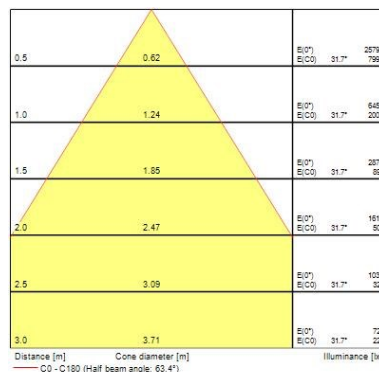

BRA Muse - Non Dimmable 3000K

BRA MUSE 26W
2052899

Physical data

Housing colour	White
IP rating	IP20
Diffuser finish	Transparent
Nominal Product Length (mm)	160
Nominal Product Width (mm)	160
Weight (kg)	1.2
Recessed Depth (mm)	165

Packaging

Single packaging type	Carton
Product EAN number	5025768528998
Packaging single length / height (cm)	25.0
Packaging single width (cm)	20.0
Packaging single depth (cm)	25.0
Units per outer package	1
Packaging outer length / height (cm)	25.0
Packaging outer width (cm)	20.0
Packaging outer depth (cm)	25.0

PHOTOMETRY