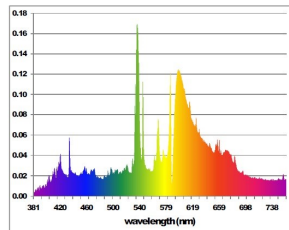

LAMP SPECTRUM