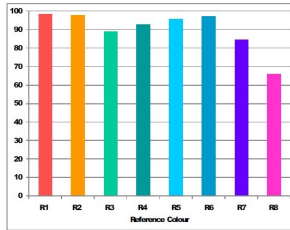

CMI-TC Superia *SUPERIA CMI-TC 35W WDL/USV G8.5 SLV* 0020303

COLOUR RENDERING