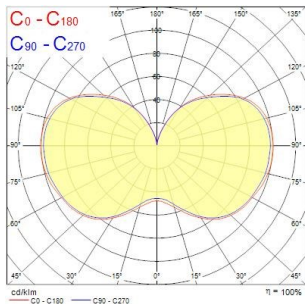

### Product features

- Direct retrofit replacement for high-pressure mercury vapor lamps (HPMV) 50,000 hours average rated lifetime Up to 78% energy saving compared to the standard high-pressure mercury vapor lamps Mercury-free solution Lower maintenance cost High lumen efficacy Dual operating mode - compatible with HPMV magnetic ballast and also, suitable for AC direct mains 120-240V operation High surge voltage protection: 4kV Suitable for both open and enclosed luminaires Wide light distribution High switching cycles - 200,000X High colour rendering - CRI80 Minimum and maximum operating temperature: -30°C to 50°C

## PRODUCT OVERVIEW

Product name	ToLEDo Performer T60 2300LM 840 E27 SL
Technology	LED
Watt (Rated) (W)	18
Type	LED exchangeable
Cap/Base	E27
Fixture rating	Open
General application	Logistics & Industry
ETIM Class	EC001959
E-number FI	4844489
Warranty	5 years
Luminous flux (lm)	2300
Colour temperature (K)	4000
Light colour	Cool White
CRI (Ra)	80
Colour Variation Initial (SDCM)	SDCM6
Photobiological Risk Group	RG1
Wattage (W)	18
Product Voltage (V)	230
Dimmable	No
Average life (Nominal) (h)	50000
Product EAN number	5410288283692

## PHOTOMETRY