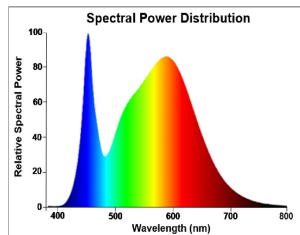

PHOTOMETRY