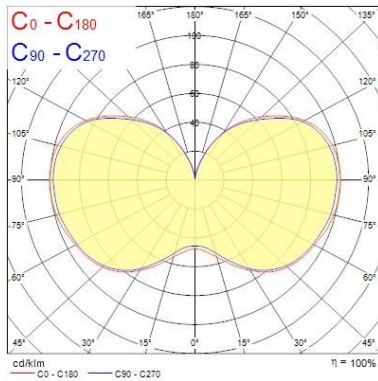

ToLEDo Performer T-Series

ToLEDo Performer T60 2300LM 840 E27 SL

0028369

DUN14 (outer)	15410288283699
Units per outer package	6
Packaging outer length / height (cm)	21.5
Packaging outer width (cm)	23.0
Packaging outer depth (cm)	16.0

Safety data

Optimal operating condition (°C)	-20-50
Breakage cleaning instructions	Not applicable
Special purpose lamp	No
Dry applications use only	No
Suitable for household illumination	Yes
Safety message	Not Suitable for totally enclosed fixtures

PHOTOMETRY

TECHNICAL DRAWINGS