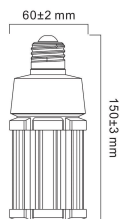

Lifetime data

Lifespan L70 B50	50000
Average life (Nominal) (h)	50000
Average life (Rated) (h)	50000

Physical data

Nominal Product Length (mm)	150
Nominal Product Diameter (mm)	60
Weight (kg)	0.26

Packaging

Single packaging type	Carton
Product EAN number	5410288283692
Packaging single length / height (cm)	20.0
Packaging single width (cm)	7.2
Packaging single depth (cm)	7.2

ToLEDo Performer T-Series

ToLEDo Performer T60 2300LM 840 E27 SL

0028369

DUN14 (outer)	15410288283699
Units per outer package	6
Packaging outer length / height (cm)	21.5
Packaging outer width (cm)	23.0
Packaging outer depth (cm)	16.0

Safety data

Optimal operating condition (°C)	-20-50
Breakage cleaning instructions	Not applicable
Special purpose lamp	No
Dry applications use only	No
Suitable for household illumination	Yes
Safety message	Not Suitable for totally enclosed fixtures

PHOTOMETRY

TECHNICAL DRAWINGS

SYLVANIA

ToLEDo Performer T-Series
ToLEDo Performer T60 2300LM 840 E27 SL
0028369

SYLVANIA

0028369

18
kWh/1000h

2019/2015