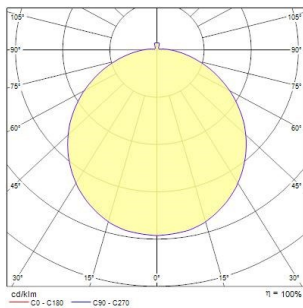

PHOTOMETRY

Distance [m]	Cone diameter [m]	Beam diameter [m]	Illuminance [lx]
0.5	1.67	500 E(C0)	196 18
1.0	3.34	500 E(C0)	49 4
1.5	4.71	500 E(C0)	22 2
2.0	6.28	500 E(C0)	11 1
2.5	7.65	500 E(C0)	8 1
3.0	8.42	500 E(C0)	6 0

Distance [m] Cone diameter [m] Illuminance [lx]
C0 - C180 (Half beam angle: 115.0°)

TECHNICAL DRAWINGS

Brio IP65 LED - Vandal Resistant
BRIO IP55VR LED 3000K DALI Emergency
4054963