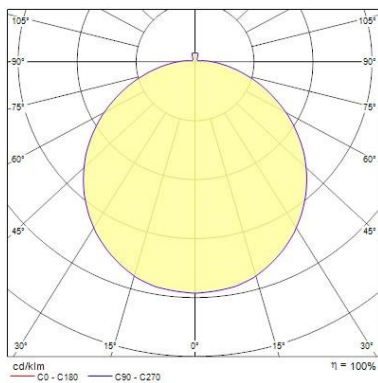

Housing colour	White
IP rating	IP55
IK rating	IK10
Diffuser finish	Opal
Diffuser material	PC Polycarbonate
Reflector finish	White
Nominal Product Length (mm)	408
Nominal Product Width (mm)	358
Weight (kg)	3.2

PHOTOMETRY

Distance [m]	Cone diameter [m]	E ₀ [lx]	E ₁ [lx]	E ₂ [lx]
0.5	1.57	196	15	15
1.0	3.14	49	4	4
1.5	4.71	22	2	2
2.0	6.28	12	1	1
2.5	7.85	8	1	1
3.0	9.42	6	0	0

Distance [m] Cone diameter [m] Illuminance [lx]
C0 - C180 (Half beam angle: 115.0°)