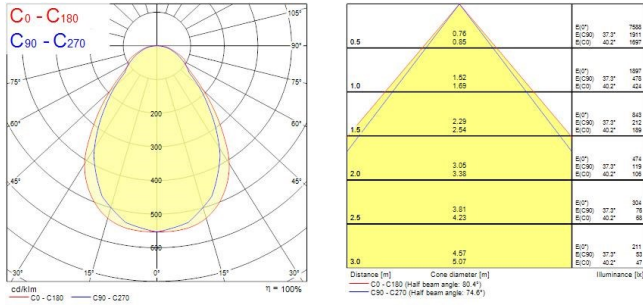

START Panel Flat UGR19 625x625 *START FLAT PANEL UGR19 625 4000K G2* 0047578

TECHNICAL DRAWINGS