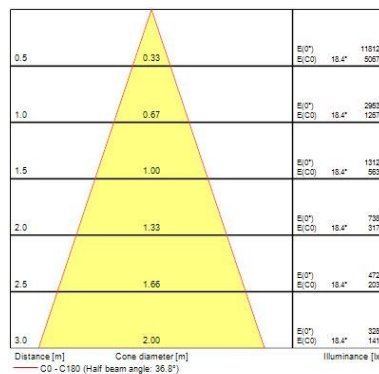

Start Track Spot Integral

START Track Spot Integral 1350lm 930 MB WB BLK
0005423

Lifespan L80 B10	37700
Lifespan L90 B50	19500
Lifespan L90 B20	17000
Lifespan L90 B10	15900

Physical data

Housing colour	RAL 9005 - Jet black
IP rating	IP20
IK rating	IK03
Diffuser finish	Transparent
Diffuser material	PC Polycarbonate
Nominal Product Length (mm)	248
Nominal Product Width (mm)	117
Nominal Product Height (mm)	60
Weight (kg)	0.486

Packaging

Single packaging type	Carton
Product EAN number	5410288054230
Packaging single length / height (cm)	8.5
Packaging single width (cm)	8.5
Packaging single depth (cm)	25.5
DUN14 (outer)	15410288054237
Units per outer package	12
Packaging outer length / height (cm)	36.5
Packaging outer width (cm)	27.5
Packaging outer depth (cm)	27.5

Safety data

Optimal operating condition (°C)	-20-40

PHOTOMETRY