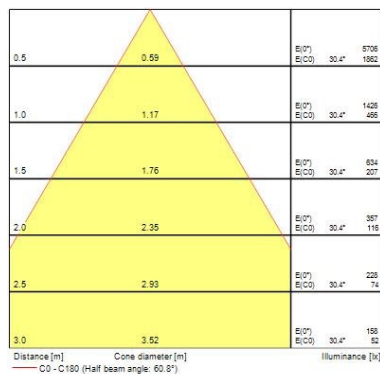

Start Track Spot Integral

START Track Spot Integral 1350lm 930 MB WB BLK
0005423

Lifespan L80 B10	37700
Lifespan L90 B50	19500
Lifespan L90 B20	17000
Lifespan L90 B10	15900

Physical data

Housing colour	RAL 9005 - Jet black
IP rating	IP20
IK rating	IK03
Diffuser finish	Transparent
Diffuser material	PC Polycarbonate
Nominal Product Length (mm)	248
Nominal Product Width (mm)	117
Nominal Product Height (mm)	60
Weight (kg)	0.486

Packaging

Single packaging type	Carton
Product EAN number	5410288054230
Packaging single length / height (cm)	8.5
Packaging single width (cm)	8.5
Packaging single depth (cm)	25.5
DUN14 (outer)	15410288054237
Units per outer package	12
Packaging outer length / height (cm)	36.5
Packaging outer width (cm)	27.5
Packaging outer depth (cm)	27.5

Safety data

Optimal operating condition (°C)	-20-40

PHOTOMETRY