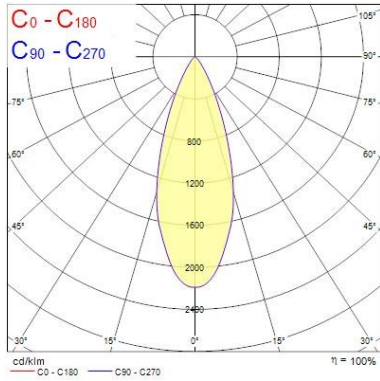

Optical data

Fixture luminous flux (lm)	1350
Luminaire efficacy (lm/W)	80
Colour temperature (K)	3000
Colour Code	930
Light colour	Warm White
CRI (Ra)	90
Colour Variation Initial (SDCM)	SDCM3
Beam Angle (°)	36
Photobiological Risk Group	RG1

Safety data

Optimal operating condition (°C)	-20-40
----------------------------------	--------

PHOTOMETRY

Start Track Spot Integral

START Track Spot Integral 1350lm 930 MB WB BLK
0005423

TECHNICAL DRAWINGS