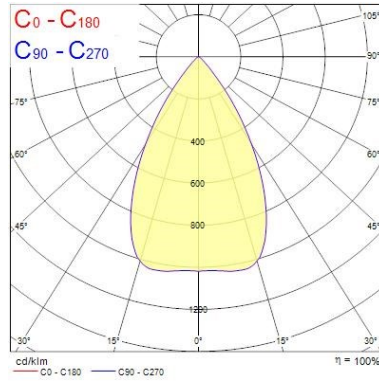

Optical data

Fixture luminous flux (lm)	1350
Luminaire efficacy (lm/W)	80
Colour temperature (K)	3000
Colour Code	930
Light colour	Warm White
CRI (Ra)	90
Colour Variation Initial (SDCM)	SDCM3
Beam Angle (°)	36
Photobiological Risk Group	RG1

Safety data

Optimal operating condition (°C)	-20-40
----------------------------------	--------

PHOTOMETRY

Start Track Spot Integral

START Track Spot Integral 1350lm 930 MB WB BLK
0005423

TECHNICAL DRAWINGS