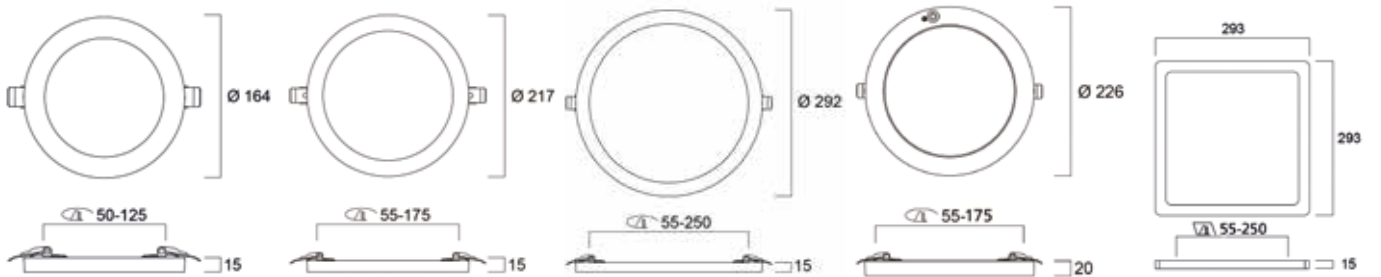

The range is available in round (4 diameter sizes) and square (1 diameter size) versions with lumen outputs from 460lm up to 2200lm. Thanks to its super-functional adjustable bracket, START eco Downlight 5in1 can be adapted to fit many different cut-out sizes (50mm-125mm, 55mm-175mm, 55mm-250mm).

START eco Downlight 5in1

Features

- A range of 5in1 phase dimmable and non dimmable downlights with 3 colour temperature choice (3000K, 4000K and 6500K selected via a 3-way switch located on the back of the fixture) and 2 mounting methods (recessed or surface mounted)
- 4 sizes round of diameter of 164mm, 217mm, 226mm and 292mm and 1 size square of 293mm
- Multiple cut-out dimensions thanks to flexible brackets installed at the back of the fixture (cut-out can be adjusted from 50mm to 250mm depending on product size)
- A range of lumens from 460lm to 2500lm to meet the requirements for many household applications
- Efficacy of up to 109lm/W (23W 4000K model)
- PIR sensor version available with adjustable time and daylight level
- High-quality construction - includes PMMA material with aluminium heat sink, PS diffuser and white bezel (RAL 9003)
- Brushed chrome and black bezels are available as an accessory and can be attached to the product thanks to the magnetic design
- Loop-in/Loop-out box included for ease of installation

Matte Black

Brushed Chrome

Photometric Data

0053412

0053413

0053414

START eco Downlight 5in1

Additional Images

Dimensions (mm)

START eco Downlight 5in1 125

START eco Downlight 5in1 175

START eco Downlight 5in1 250

START eco Downlight 5in1 175 PIR

START eco Downlight 5in1 Square

Although every effort has been made to ensure accuracy in the compilation of the technical detail within this publication, specifications and performance data are constantly changing. Current details should therefore be checked with Feilo Sylvania International Group Kft.