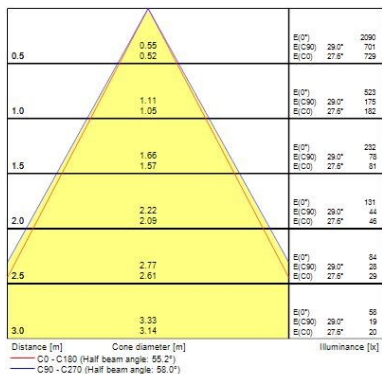

Syl-Line electrical unit SYL-LINE GT3R 4K DALI NR WH EMPRO 0042139

Nominal Product Height (mm)	82
Weight (kg)	2.54

Packaging

Single packaging type	Carton
Product EAN number	5410288421391
Packaging single length / height (cm)	171.0
Packaging single width (cm)	8.0
Packaging single depth (cm)	4.0
DUN14 (outer)	15410288421398
Units per outer package	1
Packaging outer length / height (cm)	171.0
Packaging outer width (cm)	8.0
Packaging outer depth (cm)	4.0

PHOTOMETRY

TECHNICAL DRAWINGS