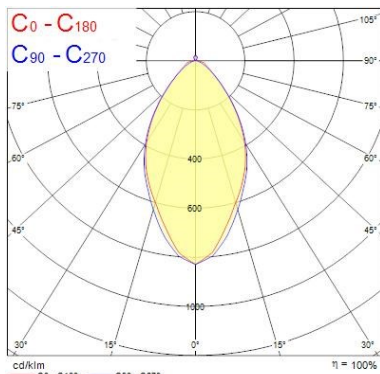

Syl-Line electrical unit SYL-LINE GT3R 4K DALI NR WH EMPRO 0042139

Nominal Product Height (mm)	82
Weight (kg)	2.54

Packaging

Single packaging type	Carton
Product EAN number	5410288421391
Packaging single length / height (cm)	171.0
Packaging single width (cm)	8.0
Packaging single depth (cm)	4.0
DUN14 (outer)	15410288421398
Units per outer package	1
Packaging outer length / height (cm)	171.0
Packaging outer width (cm)	8.0
Packaging outer depth (cm)	4.0

PHOTOMETRY

TECHNICAL DRAWINGS