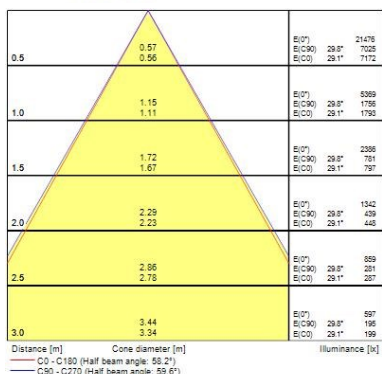

Syl-Line electrical unit SYL-LINE GT3R 4K DALI NR WH EMPRO 0042139

Nominal Product Height (mm)	82
Weight (kg)	2.54

Packaging

Single packaging type	Carton
Product EAN number	5410288421391
Packaging single length / height (cm)	171.0
Packaging single width (cm)	8.0
Packaging single depth (cm)	4.0
DUN14 (outer)	15410288421398
Units per outer package	1
Packaging outer length / height (cm)	171.0
Packaging outer width (cm)	8.0
Packaging outer depth (cm)	4.0

PHOTOMETRY

TECHNICAL DRAWINGS