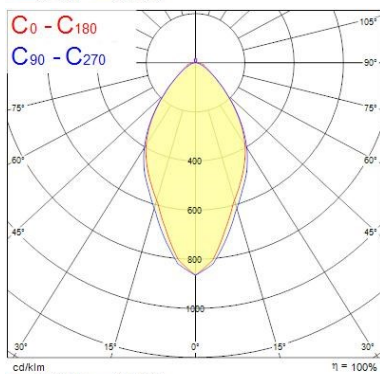

Syl-Line electrical unit SYL-LINE GT3R 4K DALI NR WH EMPRO 0042139

Nominal Product Height (mm)	82
Weight (kg)	2.54

Packaging

Single packaging type	Carton
Product EAN number	5410288421391
Packaging single length / height (cm)	171.0
Packaging single width (cm)	8.0
Packaging single depth (cm)	4.0
DUN14 (outer)	15410288421398
Units per outer package	1
Packaging outer length / height (cm)	171.0
Packaging outer width (cm)	8.0
Packaging outer depth (cm)	4.0

PHOTOMETRY

TECHNICAL DRAWINGS