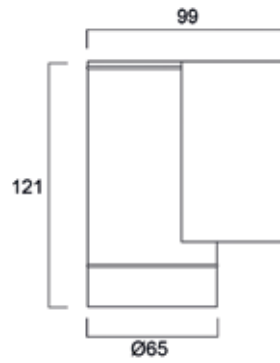

## Photometric Data

START Surface Wall Round - Direct

START Surface Wall Square Deco

# START Surface Wall IP54

## Dimensions (mm)

START Surface Wall Square Deco

START Surface Wall Round

START Surface Wall Housing Round