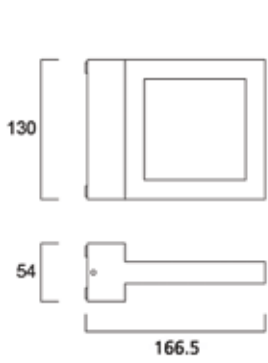

## Photometric Data

START Surface Wall Round - Direct

START Surface Wall Square Deco

## Dimensions (mm)

START Surface Wall Square Deco

START Surface Wall Round

START Surface Wall Housing Round