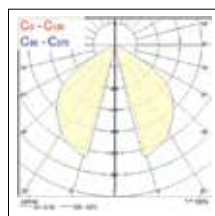

## Photometric Data

START Surface Wall Round - Direct

START Surface Wall Square Deco