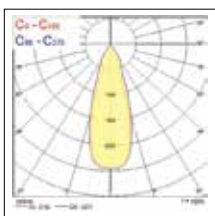

## Photometric Data

START Surface Wall Round - Direct

START Surface Wall Square Deco