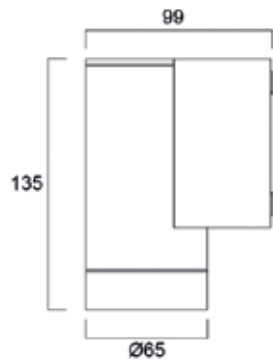

## Photometric Data

START Surface Wall Round - Direct

START Surface Wall Square Deco

## Dimensions (mm)

START Surface Wall Square Deco

START Surface Wall Round

START Surface Wall Housing Round