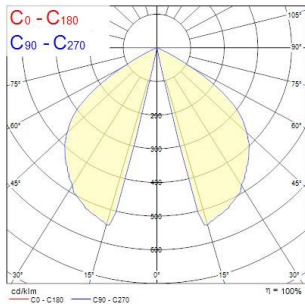

Start Surface Wall Square IP54 *START Surface Wall Square Deco IP54 430lm 830 BLK* 0047056

TECHNICAL DRAWINGS