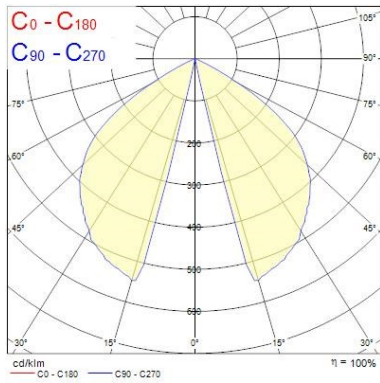

## Start Surface Wall Square IP54

START Surface Wall Square Deco IP54 430lm 830 BLK  
0047056

Single packaging type	Carton
Product EAN number	5410288470566
Packaging single length / height (cm)	14.0
Packaging single width (cm)	6.5
Packaging single depth (cm)	18.0
DUN14 (outer)	15410288470563
Units per outer package	10
Packaging outer length / height (cm)	35.5
Packaging outer width (cm)	30.0
Packaging outer depth (cm)	19.5

## PHOTOMETRY