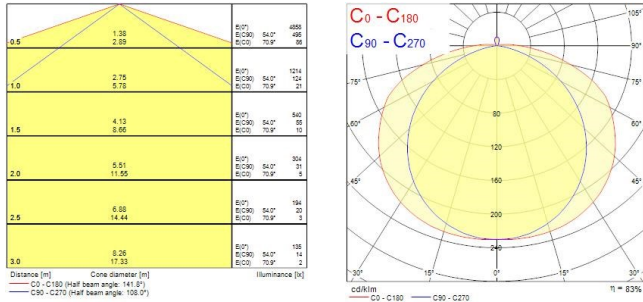

Sylproof Tubular - Electronic

Sylproof Tubular IP66 228 EB 840 RAP
0042404

TECHNICAL DRAWINGS