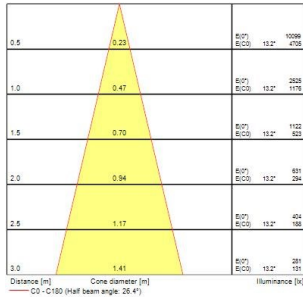

Myriad Adjustable Round - White with White bezel MYRIAD ADJ ROUND WHITE 2700K PHDIM WHITE BZ 2058029

TECHNICAL DRAWINGS