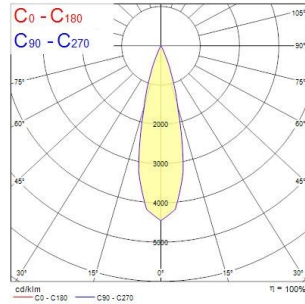

Myriad Adjustable Round - White with White bezel MYRIAD ADJ ROUND WHITE 2700K PHDIM WHITE BZ 2058029

TECHNICAL DRAWINGS