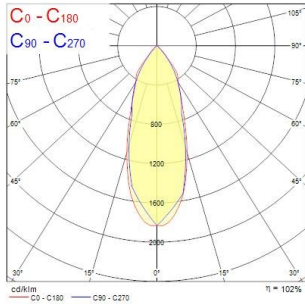

Instar Eco Kit LED Adjustable - Dimmable *INST ECO KIT LED ADJ WH 3000K DIMMABLE* 3079451