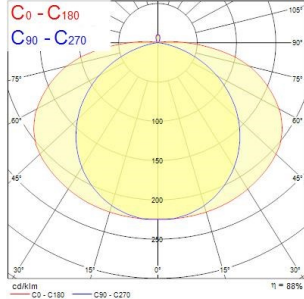

Sylproof Tubular - Electronic

Sylproof Tubular IP66 128 EB 840 RAP
0042400

TECHNICAL DRAWINGS