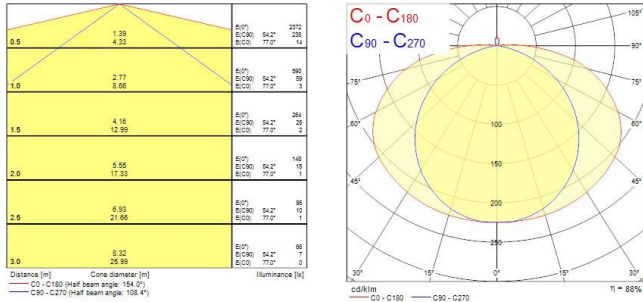

Sylproof Tubular - Electronic

Sylproof Tubular IP66 128 EB 840 RAP
0042400

TECHNICAL DRAWINGS