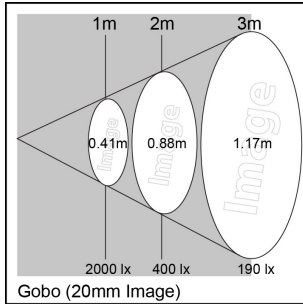

Beacon LED Projector - Gobo

Beacon LED Gobo Projector DALI 4000K Three Circuit Track - White

2055954

TECHNICAL DRAWINGS