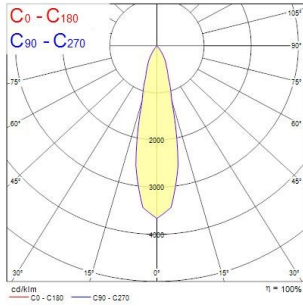

Myriad Square IP65 White Reflector - White Bezel

MYRIAD SQUARE IP65 SPOT 3K PHDIM WHTREF WBEZ
2056358