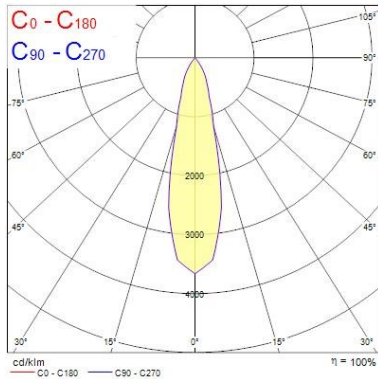

Myriad Square IP65 White Reflector - White Bezel

MYRIAD SQUARE IP65 SPOT 3K PHDIM WHTREF WBEZ
2056358

Packaging outer width (cm)	15.0
Packaging outer depth (cm)	17.5

PHOTOMETRY

TECHNICAL DRAWINGS