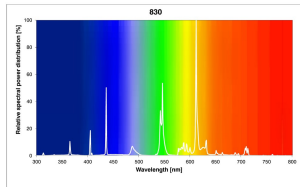

T8 Luxline Plus Special Length F15W/T8/830 0001853