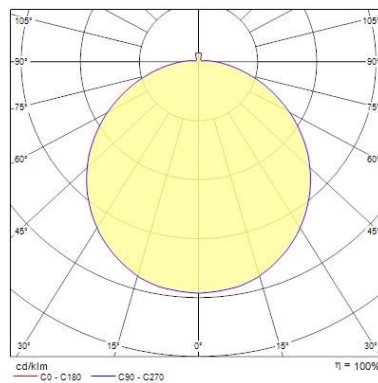

Brio IP65 LED - Vandal Resistant

BRIO IP55VR LED 3000K Emergency
4054965

Emergency duration (h)	3

Electrical data

Mains voltage (V)	230V~
Electrical protection	Class II
Control gear mounting	Integral
Transformer required	Yes
Drive current (mA)	350

Physical data

Housing colour	Silver
IP rating	IP55
IK rating	IK10
Diffuser finish	Opal
Diffuser material	PC Polycarbonate
Reflector finish	White
Nominal Product Length (mm)	408
Nominal Product Width (mm)	358
Weight (kg)	3.2

Packaging

Single packaging type	Carton
Product EAN number	5026524549653
Packaging single length / height (cm)	50.0
Packaging single width (cm)	50.0
Packaging single depth (cm)	20.0
Units per outer package	1
Packaging outer length / height (cm)	50.0
Packaging outer width (cm)	50.0
Packaging outer depth (cm)	20.0

PHOTOMETRY