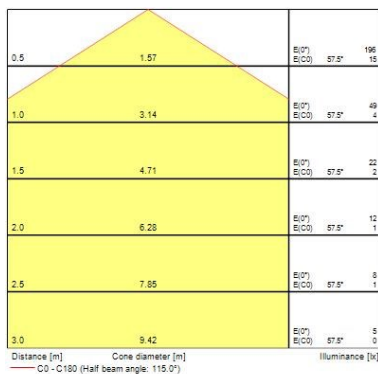

Brio IP65 LED - Vandal Resistant

BRIO IP55VR LED 3000K Emergency
4054965

Emergency duration (h)	3

Electrical data

Mains voltage (V)	230V~
Electrical protection	Class II
Control gear mounting	Integral
Transformer required	Yes
Drive current (mA)	350

Physical data

Housing colour	Silver
IP rating	IP55
IK rating	IK10
Diffuser finish	Opal
Diffuser material	PC Polycarbonate
Reflector finish	White
Nominal Product Length (mm)	408
Nominal Product Width (mm)	358
Weight (kg)	3.2

Packaging

Single packaging type	Carton
Product EAN number	5026524549653
Packaging single length / height (cm)	50.0
Packaging single width (cm)	50.0
Packaging single depth (cm)	20.0
Units per outer package	1
Packaging outer length / height (cm)	50.0
Packaging outer width (cm)	50.0
Packaging outer depth (cm)	20.0

PHOTOMETRY