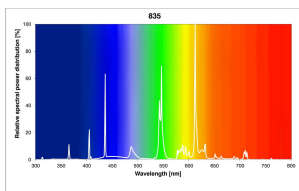

T8 Luxline Plus

F18W/T8/835
0000580

Product features

PRODUCT OVERVIEW

Product name	F18W/T8/835
Technology	Fluorescent
Watt (Rated) (W)	18.00
Lamp shape	Tube, double-ended
Type	T8 Luxline Plus
Cap/Base	G13
Lamp finish	Frosted/Coated
Fixture rating	Open
General application	Education, Hospitality, Logistics & Industry, Museums & Galleries, Office, Retail, Residential & Consumer
ETIM Class	EC000108
E-number FI	4940135
E-number SE	8356582
Luminous flux (lm)	1350
Colour temperature (K)	3500
Light colour	White
CRI (Ra)	85
Colour Variation Initial (SDCM)	SDCM5
Photobiological Risk Group	Not applicable
Wattage (W)	18.00
Product Voltage (V)	57
Dimmable	Yes
Average life (Nominal) (h)	20000
Product EAN number	5410288005805

PHOTOMETRY

TECHNICAL DRAWINGS

T8 Luxline Plus
F18W/T8/835
0000580