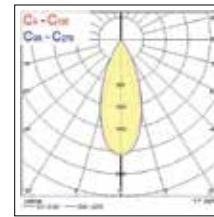

Photometric data

0006162

0006164

0006166

Dimension (mm)

Tracklight

Surface mounted

Recessed