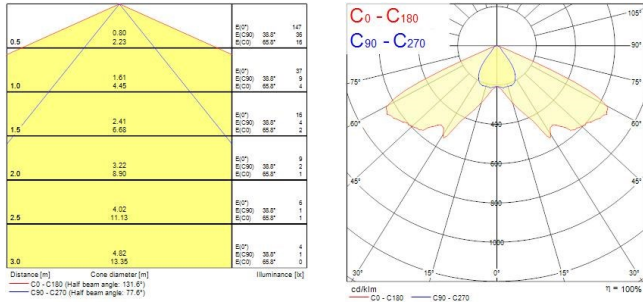

Start eco Emergency Downlight *START eco Emergency Spot Manual Test Non Maintained 3h Corridor* 0032003

TECHNICAL DRAWINGS