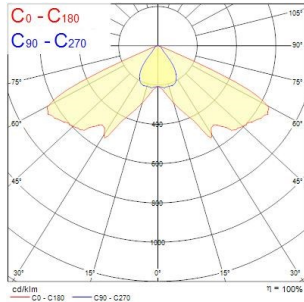

Start eco Emergency Downlight *START eco Emergency Spot Manual Test Non Maintained 3h Corridor* 0032003

TECHNICAL DRAWINGS