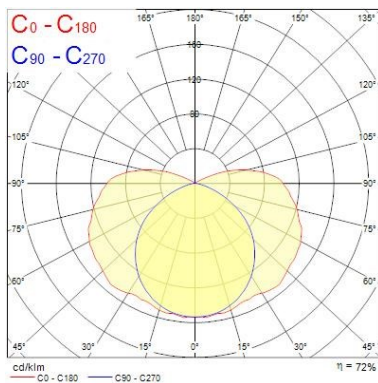

Start Waterproof T8

START WATERPROOF T8 PMMA 1x58 EB
0045824

Electrical protection	Class I
Control gear type	Electronic ballast
Control gear mounting	Integral
Transformer required	Yes
Nominal Frequency (Hz)	50/60Hz

Physical data

Housing colour	Grey
IP rating	IP66
IK rating	IK02
Diffuser finish	Prismatic
Diffuser material	PMMA Acrylic
Nominal Product Length (mm)	1577
Nominal Product Width (mm)	90
Nominal Product Height (mm)	100
Weight (kg)	1.796

Packaging

Single packaging type	Carton
Product EAN number	5410288458243
Packaging single length / height (cm)	157.7
Packaging single width (cm)	9.0
Packaging single depth (cm)	9.3
DUN14 (outer)	05410288458243
Units per outer package	1
Packaging outer length / height (cm)	157.7
Packaging outer width (cm)	9.0
Packaging outer depth (cm)	9.3

Safety data

Optimal operating condition (°C)	-20-25

PHOTOMETRY