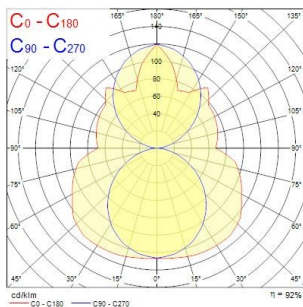

PHOTOMETRY