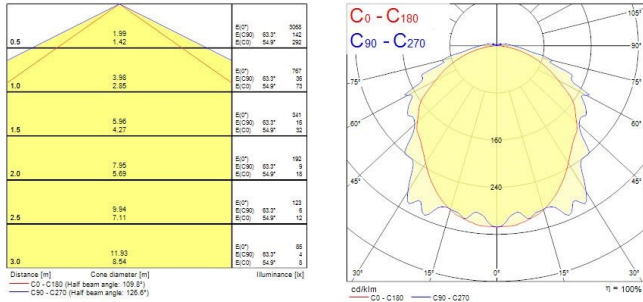

Start Waterproof LED START WATERPROOF LED 1265MM SINGLE 4000K 0047872

TECHNICAL DRAWINGS