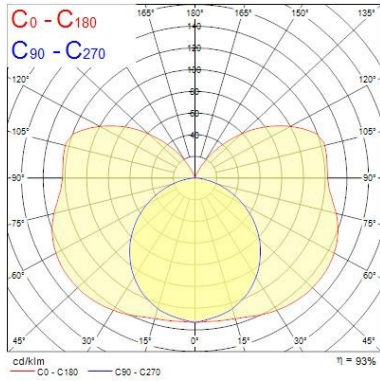

SylFast T8

SylFast T8 1x36W EB (Electronic Ballast)

0046101

ETIM Class	EC000109
Warranty	2 years

Optical data

Fixture luminous flux (lm)	2944
LOR (%)	92
Light colour	N/A
Adjustable chromaticity	N
Distribution type	Symmetric

Electrical data

Total power consumption (W)	36
Mains voltage (V)	220-240V~
Electrical protection	Class I
Control gear type	Electronic ballast
Control gear mounting	Integral
Transformer required	Yes
Dimmable	No
Glow Wire Test (°C)	850
Nominal Frequency (Hz)	50/60Hz

Physical data

Housing colour	White
IP rating	IP20
IK rating	IK02
Nominal Product Length (mm)	1227
Nominal Product Width (mm)	51
Nominal Product Height (mm)	74
Weight (kg)	1.008

Packaging

Single packaging type	Without Packaging
Product EAN number	5410288461014
Packaging single length / height (cm)	122.8
Packaging single width (cm)	4.0
Packaging single depth (cm)	4.9
DUN14 (outer)	15410288461011
Units per outer package	6
Packaging outer length / height (cm)	124.3
Packaging outer width (cm)	10.5
Packaging outer depth (cm)	16.2

Safety data

Optimal operating condition (°C)	-25-60

PHOTOMETRY

SylFast T8

SylFast T8 1x36W EB (Electronic Ballast)
0046101

TECHNICAL DRAWINGS