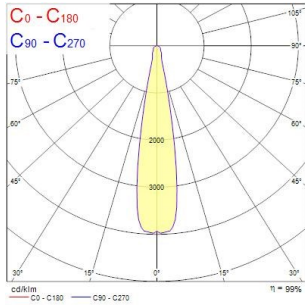

Beacon LED XXL

BEACON XXL NB 3K L3 BLK

2092990

Product features

- 2092990 BEACON XXL NB 3K L3 BLK Integrated LED spotlight, black RAL 9005, compact and minimalist design, ideal for double height spaces, retail and display applications, die-cast aluminium body, passive cooling heatsink, beam angle: 21° narrow beam, optics: Fresnel lens for controlled beam, colour temperature: 3000K warm white, total system power: 48W, total fixture output: 3713lm, luminaire efficacy: 77lm/W, LOR: 100%, colour rendering: Ra 93 typical, LED Chromacity: 3 step MacAdam ellipse, IR/UV free light source without heat radiation, operating voltage: 220-240V / 50-60Hz, drive current: 1200mA, electronic driver, non-dimmable, switched only, power factor: 0.98 electrical protection: CLASS I, 3-circuit track adaptor, suitable for Concord Lytespan 3 track, ingress protection rating: IP20, suitable for internal environment only, horizontal rotation: 355°, vertical tilt: 90°, lockable positioning using Allen key, dimensio...

PRODUCT OVERVIEW

Product name	BEACON XXL NB 3K L3 BLK
Technology	LED
Housing	Aluminium
Mount	Track mounting
Environment	Internal
General application	Retail
ETIM Class	EC001744
E-number FI	4278663
Warranty	5 years
Fixture luminous flux (lm)	3713
Luminaire efficacy (lm/W)	77.35
LOR (%)	100
Colour temperature (K)	3000
Light colour	Warm White
CRI (Ra)	93
Colour Consistency (SDCM)	3
Beam Angle (°)	21
Photobiological Risk Group	RG1
Total power consumption (W)	48
Product Voltage (V)	240
Electrical protection	Class I
Control gear type	Electronic ballast
Housing colour	Black
IP rating	IP20
Product EAN number	5025768929900

PHOTOMETRY

Beacon LED XXL BEACON XXL NB 3K L3 BLK 2092990

Distance [m]	Cone diameter [m]	E _{0°} [lx]	E _{10.3°} [lx]	Illuminance [lx]
0.5	0.15	5071	5071	25229
1.0	0.36	5071	5071	15657
1.5	0.55	5071	5071	9162
2.0	0.73	5071	5071	5162
2.5	0.91	5071	5071	3162
3.0	1.09	5071	5071	1922

Distance [m] Cone diameter [m]
C0 - C180 (Half beam angle: 20.6°)

TECHNICAL DRAWINGS