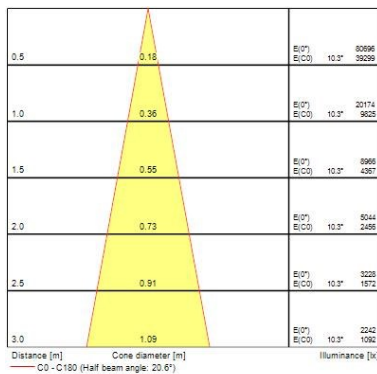

### Optical data

Fixture luminous flux (lm)	5128
Luminaire efficacy (lm/W)	106.83
LOR (%)	100
Colour temperature (K)	4000
Light colour	Neutral White
CRI (Ra)	85
Colour Consistency (SDCM)	3
Adjustable chromaticity	N
Beam Angle (°)	21
Photobiological Risk Group	RG1

## Beacon LED XXL - High Output

*BEACON XXL NB HO 4K L3 BLK*  
2059309

Nominal Product Diameter (mm)	113
Weight (kg)	1.375

## PHOTOMETRY