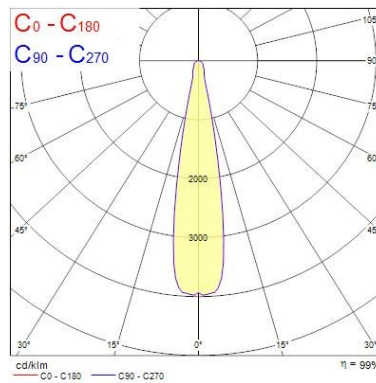

### Optical data

Fixture luminous flux (lm)	5128
Luminaire efficacy (lm/W)	106.83
LOR (%)	100
Colour temperature (K)	4000
Light colour	Neutral White
CRI (Ra)	85
Colour Consistency (SDCM)	3
Adjustable chromaticity	N
Beam Angle (°)	21
Photobiological Risk Group	RG1

### Physical data

Housing colour	Black
IP rating	IP20
Diffuser finish	Diffuse
Diffuser material	PMMA Acrylic
Reflector finish	None
Nominal Product Length (mm)	85
Nominal Product Width (mm)	168
Nominal Product Height (mm)	205

## Beacon LED XXL - High Output

*BEACON XXL NB HO 4K L3 BLK*  
2059309

Nominal Product Diameter (mm)	113
Weight (kg)	1.375

## PHOTOMETRY