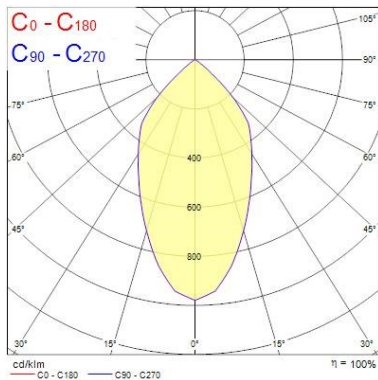

Expospot 90 fixed - Sylvania

EXPOSPOT 90 FIXED HE RA80 4000K WB WHITE
0060254

Lifespan L90 B20	60000
Lifespan L90 B10	55000

Physical data

Housing colour	White
IP rating	IP20
IK rating	IK02
Nominal Product Width (mm)	123
Nominal Product Height (mm)	104
Cutout Dimensions (W x L in mm or Diameter in mm)	112
Weight (kg)	0.77
Recessed Depth (mm)	104

Packaging

Single packaging type	Carton
Product EAN number	5410288602547
Packaging single length / height (cm)	18.0
Packaging single width (cm)	18.0
Packaging single depth (cm)	16.0
DUN14 (outer)	05410288602547
Units per outer package	1
Packaging outer length / height (cm)	18.0
Packaging outer width (cm)	18.0
Packaging outer depth (cm)	16.0

PHOTOMETRY

Distance [m]	Cone diameter [m]	E₀ [lx]	E_{100%} [lx]
0.5	0.54	1268	4334
1.0	1.07	3181	1084
1.5	1.61	1408	482
2.0	2.14	790	271
2.5	2.68	508	173
3.0	3.22	351	120

Distance [m] Cone diameter [m] Illuminance [lx]
C0 - C180 (Half beam angle: 56.4°)

TECHNICAL DRAWINGS