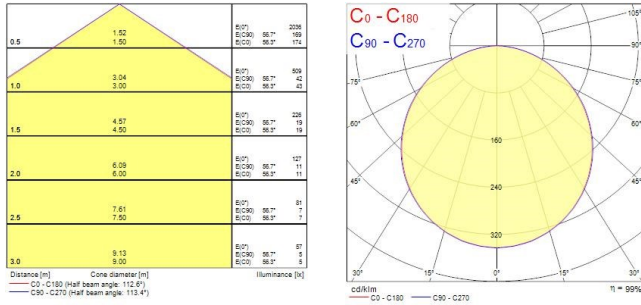

SylFlat LED Non Dimmable - Recessed SYLFLAT 1400 ROUND 3000K 0053290

PHOTOMETRY

TECHNICAL DRAWINGS