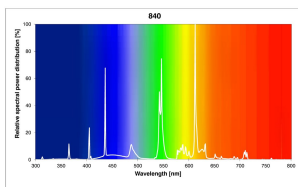

T8 Luxline Plus Special Length

F16W/T8/840
0000871

Product features

- T8 Luxline Plus Special Length

PRODUCT OVERVIEW

Product name	F16W/T8/840
Technology	Fluorescent
Watt (Rated) (W)	16.00
Lamp shape	Tube, double-ended
Type	T8 Luxline Plus Special Length
Cap/Base	G13
Lamp finish	Frosted/Coated
Fixture rating	Open
General application	Education, Hospitality, Logistics & Industry, Museums & Galleries, Office, Retail, Residential & Consumer
ETIM Class	EC000108
E-number FI	4940733
Luminous flux (lm)	1200
Colour temperature (K)	4000
Light colour	Cool White
CRI (Ra)	85
Colour Variation Initial (SDCM)	SDCM5
Photobiological Risk Group	Not applicable
Wattage (W)	16.00
Product Voltage (V)	95
Dimmable	Yes
Average life (Nominal) (h)	20000
Product EAN number	5410288008714

PHOTOMETRY

T8 Luxline Plus Special Length
F16W/T8/840
0000871

TECHNICAL DRAWINGS