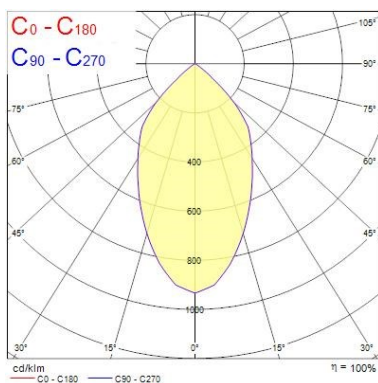

Optical data

Fixture luminous flux (lm)	3 x 3942
Luminaire efficacy (lm/W)	111
LOR (%)	100
Colour temperature (K)	4000
Light colour	Neutral White
CRI (Ra)	80
Colour Variation Initial (SDCM)	SDCM3
Beam Angle (°)	57
Photobiological Risk Group	RG1

Lifetime data

Lifespan L70 B50	60000
Lifespan L70 B20	60000
Lifespan L70 B10	60000

Expospot 90 cardan square - Sylvania

EXPOSPOT 90 TRIO HO RA80 4000K WB WHITE
0060368

Lifespan L80 B50	60000
Lifespan L80 B20	60000
Lifespan L80 B10	60000
Lifespan L90 B50	60000
Lifespan L90 B20	60000
Lifespan L90 B10	55000

Physical data

Housing colour	White
IP rating	IP20
IK rating	IK02
Nominal Product Length (mm)	437
Nominal Product Width (mm)	163
Nominal Product Height (mm)	104
Cutout Dimensions (W x L in mm or Diameter in mm)	148x422
Weight (kg)	2.75
Recessed Depth (mm)	104

PHOTOMETRY

Distance [m]	Cone diameter [m]	E1(°) [lx]	E2(CO) [lx]
0.5	0.58	14721	4800
1.0	1.15	3680	1200
1.5	1.73	1636	533
2.0	2.30	900	300
2.5	2.88	589	192
3.0	3.45	408	131

Distance [m] Cone diameter [m] Illuminance [lx]
C0 - C180 (Half beam angle: 59.8°)